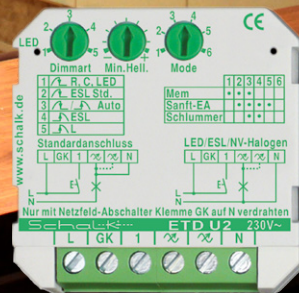

»With Schalk the light is always right!«
The new universal dimmer standard

NEW
LED/ESL dimmer!

Electronic pushbutton dimmer for

- ! dimmable LED, ESL, incandescent, LV-halogen lamps with electronic or wound transformers
- HV halogen lamps

- ✓ No maintenance costs
- ✓ Convenient special functions
- ✓ Suits any switch product range
- ✓ integrated basic load for mains disconnect

ETD U2

Flush-mount version for socket installation
(independent from the switch product range)

ETD 2E

Rail-mount version - functionally identical to ETD U2

ETD 2

With added central control inputs, front panel buttons and various special functions

QR-Info

Suitable, dimmable lamps are required - in case of doubt, check with the factory or the lamp manufacturer!