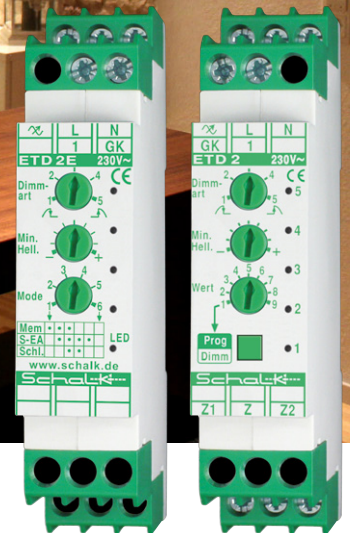

»With Schalk the light is always right!«
The new universal dimmer standard

NEW
LED/ESL dimmer!

Electronic pushbutton dimmer for

- ! dimmable LED, ESL, incandescent, LV-halogen lamps with electronic or wound transformers
- HV halogen lamps

- ✓ No maintenance costs
- ✓ Convenient special functions
- ✓ Suits any switch product range
- ✓ integrated basic load for mains disconnect

ETD U2

Flush-mount version for socket installation
(independent from the switch product range)

ETD 2E

Rail-mount version - functionally identical to ETD U2

ETD 2

With added central control inputs, front panel buttons and various special functions

QR-Info

Suitable, dimmable lamps are required - in case of doubt, check with the factory or the lamp manufacturer!